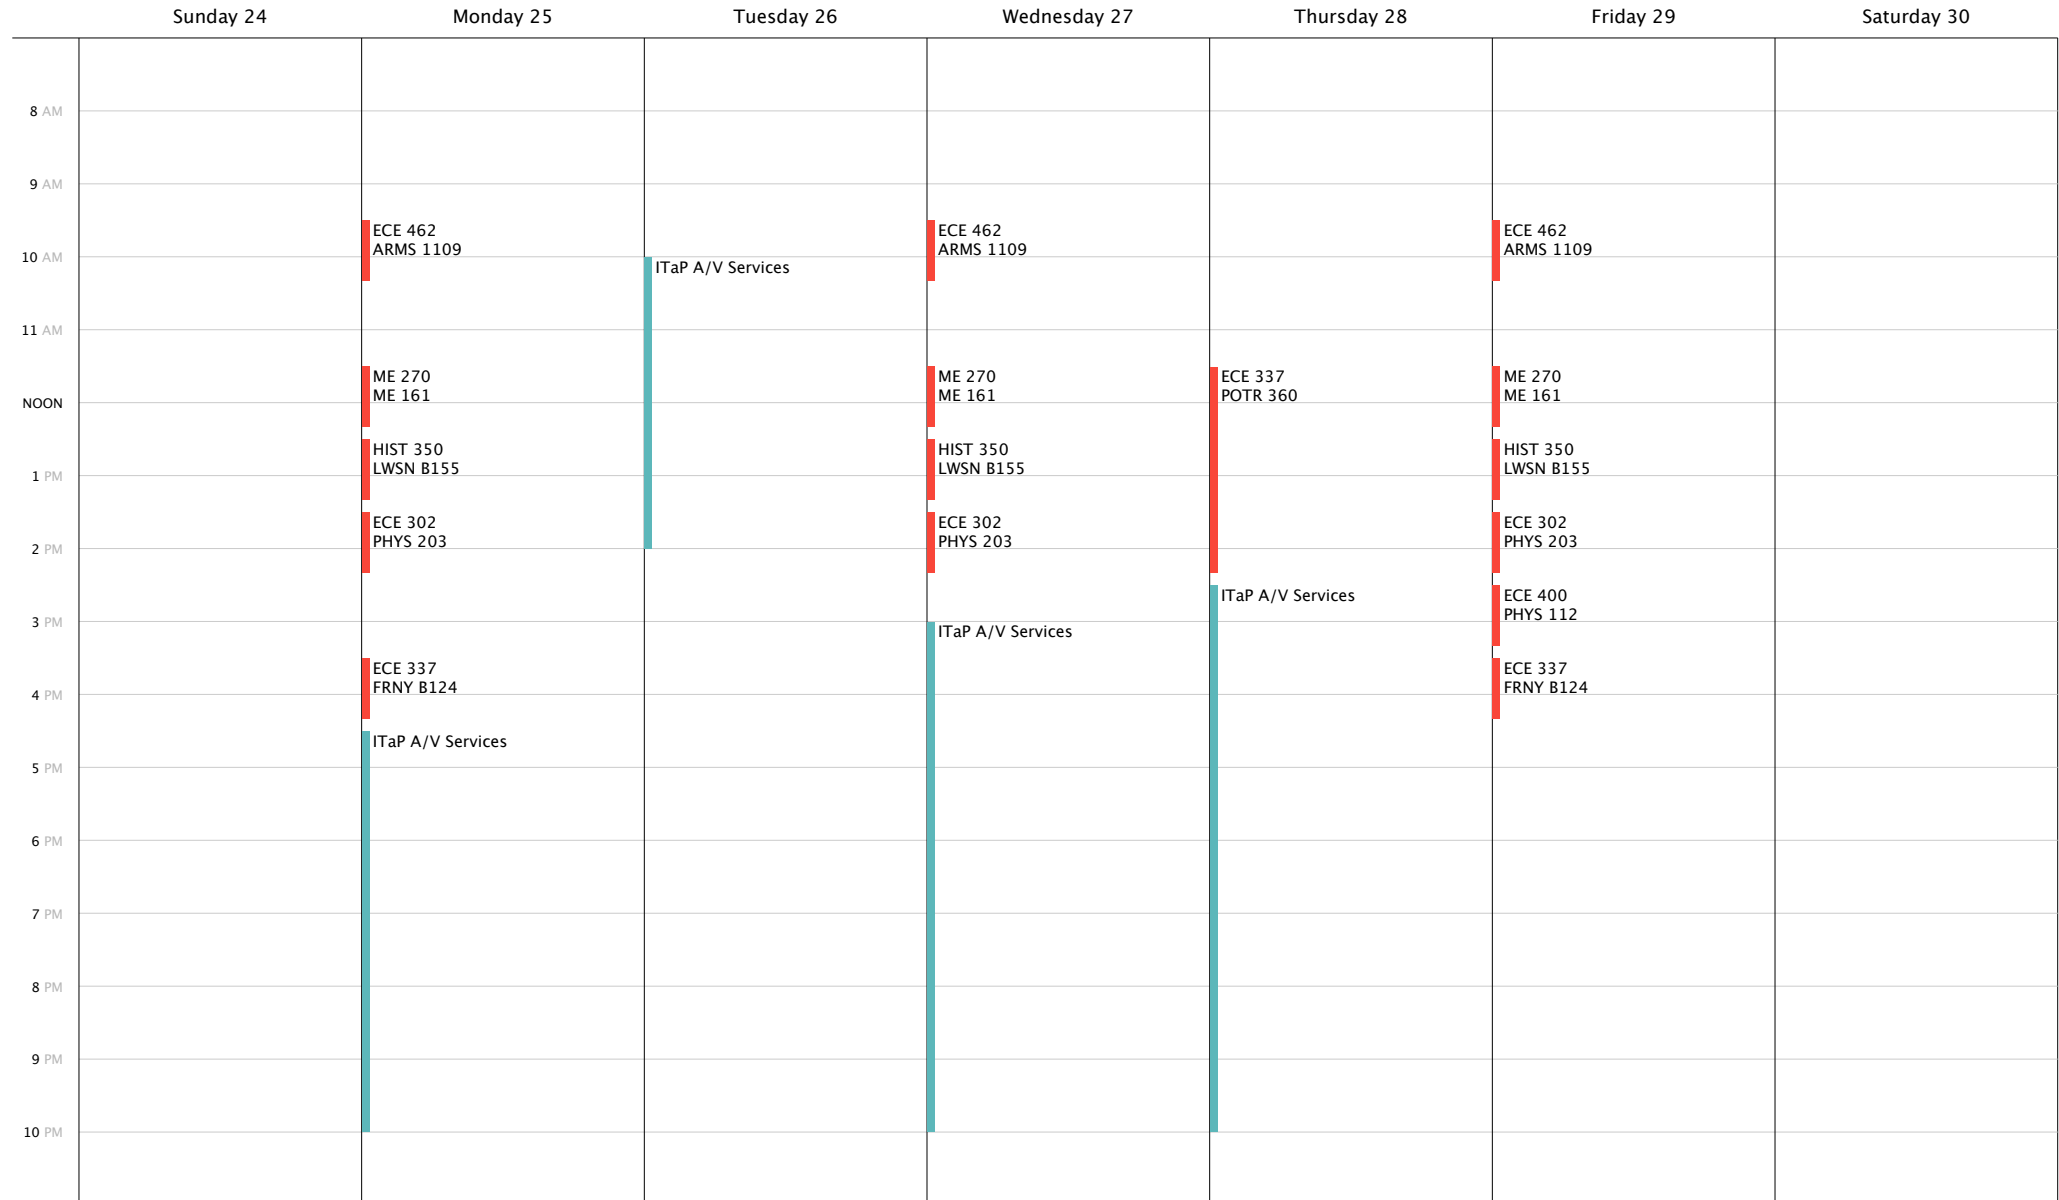

August 24 to August 30, 2008

Week 34

- Personal
- Work
- Purdue Clubs/Activities
- FIRST
- Purdue Classes

August 2008							September 2008						
S	M	T	W	T	F	S	S	M	T	W	T	F	S
					1	2		1	2	3	4	5	6
3	4	5	6	7	8	9	7	8	9	10	11	12	13
10	11	12	13	14	15	16	14	15	16	17	18	19	20
17	18	19	20	21	22	23	21	22	23	24	25	26	27
24	25	26	27	28	29	30	28	29	30				
31													

August 31 to September 6, 2008

Week 35

- Personal
- Work
- Purdue Clubs/Activities
- FIRST
- Purdue Classes

August 2008							September 2008						
S	M	T	W	T	F	S	S	M	T	W	T	F	S
					1	2		1	2	3	4	5	6
3	4	5	6	7	8	9	7	8	9	10	11	12	13
10	11	12	13	14	15	16	14	15	16	17	18	19	20
17	18	19	20	21	22	23	21	22	23	24	25	26	27
24	25	26	27	28	29	30	28	29	30				
31													

	Sunday 31	Monday 1	Tuesday 2	Wednesday 3	Thursday 4	Friday 5	Saturday 6
8 AM							
9 AM							
10 AM			ITaP A/V Services	ECE 462 ARMS 1109		ECE 462 ARMS 1109	
11 AM							
NOON				ME 270 ME 161	ECE 337 POTR 360	ME 270 ME 161	
1 PM				HIST 350 LWSN B155		HIST 350 LWSN B155	
2 PM				ECE 302 PHYS 203		ECE 302 PHYS 203	
3 PM				ITaP A/V Services	ITaP A/V Services	ECE 400 PHYS 112	
4 PM						ECE 337 FRNY B124	
5 PM							
6 PM							
7 PM							
8 PM							
9 PM							
10 PM							